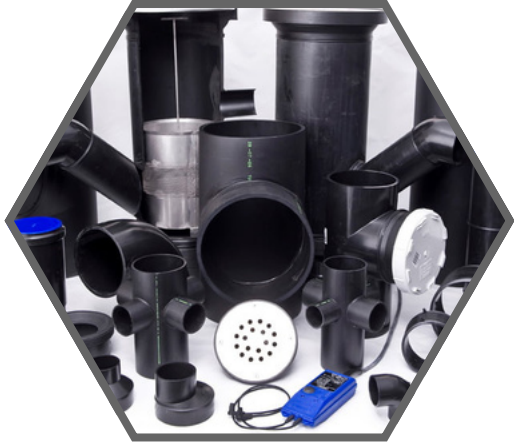

LEAK-FREE SYSTEMS

DURABILITY

COST-EFFECTIVE

EXPERT SUPPORT

QUALITY ASSURANCE

Pyramid's HDPE solutions represent the smart choice for modern piping infrastructure, combining innovative material science with practical engineering excellence for systems built to last.